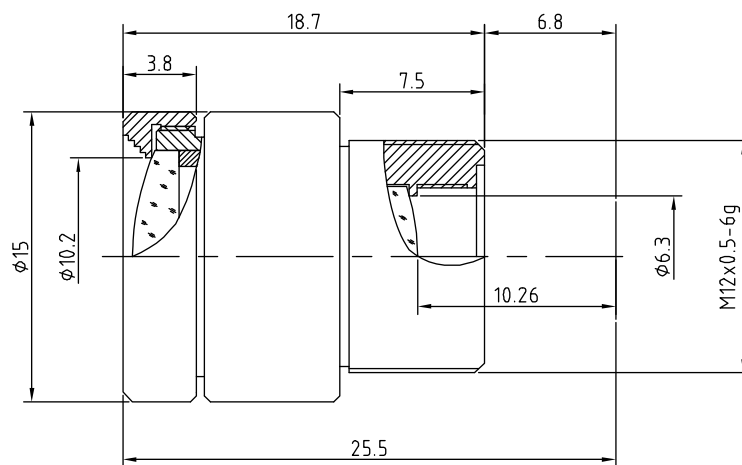

Lens Evetar M12B2524 F2.4 f25mm 1/2"

Order Numbers

- 2000036376** (without IR cut filter)
- 2000036377** (with IR cut filter)

Key Features

- S-mount lens with optimum price/performance ratio
- 1/2" lens with fixed focal length of 25.0 mm and fixed iris of *f*/2.4
- Available with IR cut filter (for color cameras) or without IR cut filter (for mono cameras)

Technical Specifications	
Image Circle	1/2"
Focal Length	25.0 mm
Aperture	<i>f</i> /2.4
Iris Type	fixed
MOD	400 mm
Resolution	4 MP – 180 lp/mm
Angle of View (D / H / V)	18° / 14.3° / 11°
Back Focal Length	10.26 mm
Mount	M12x0.5-6g

(Dimensions in mm)